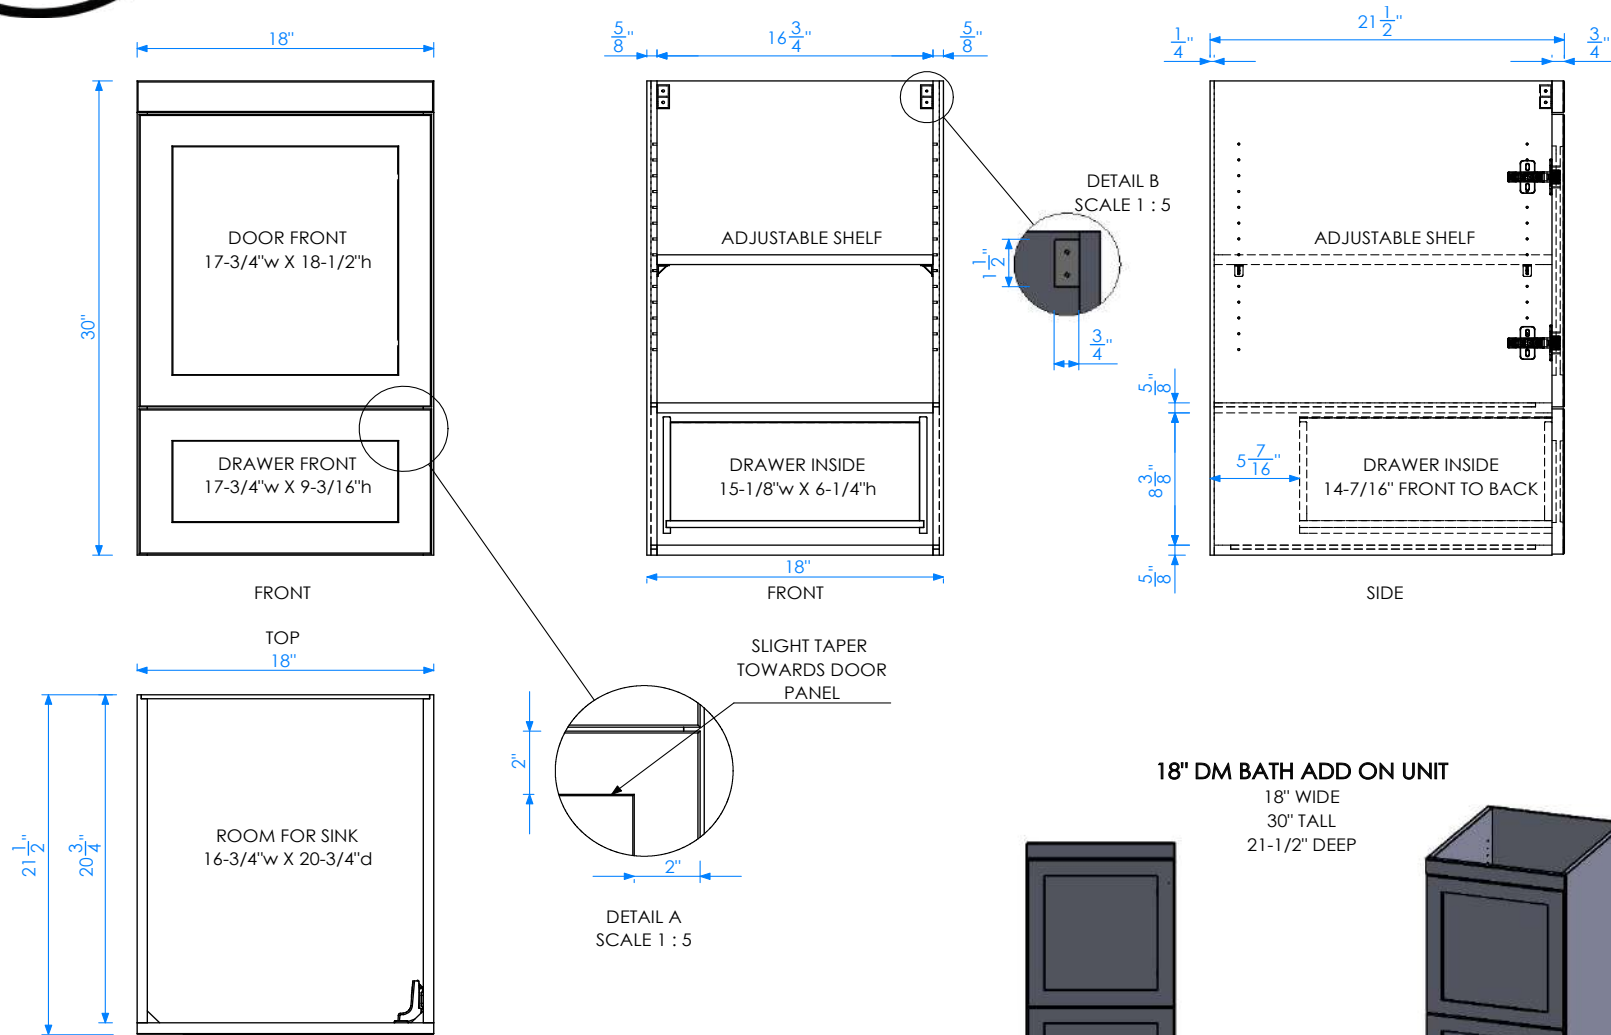

**SPECIFICATION SHEET**  
**MODULAR**  
**18" STORAGE CABINET ATTACHMENT**  
**DMSC1801**

**VANITY FEATURES**

- Designed & Made in Canada
- Premium Select Canadian Maple & Birch Solid Wood and Plywood
- BLUM® European style six-way soft close 110-degree door hinge.
- RICHELIEU® Full Extension concealed soft-close undermount slides.
- Match finished interior cabinet
- Edge-banded drawer with lacquer maple finish
- Handles sold separately and not pre-drilled for design convenience
- 1 Door, 1 Drawer

**DOOR STYLE OPTIONS**

SLAB PANEL (SL)

2" SHAKER PANEL (SH)

**WOOD FINISH OPTIONS**

For full colour options visit [www.dmbath.com](http://www.dmbath.com)

**SPECIFICATION VARIANCE**

Our products are constructed to maintain close dimensional tolerances that may vary slightly during the manufacturing of materials; normally +/- 1/8", occasionally more. In most cases, this slight variation does not affect installation, appearance or function. We recommend that you measure the actual cabinet before you frame, design or finish the space for your vanity. We can not be held responsible by the end user if this guideline is not followed. We reserve the right to make revisions without prior notice to product specifications.

**SPECIFICATION SHEET**  
**MODULAR**  
**18" STORAGE CABINET ATTACHMENT**  
**DMSC1801**

**18" DM BATH ADD ON UNIT**

18" WIDE  
 30" TALL  
 21-1/2" DEEP

**IMPORTANT NOTE** Please install product according to installation instructions.

**QUICK SPECIFICATION LOOKUP** FREQUENTLY BOUGHT TOGETHER

**DECORATIVE SIDE LEG ATTACHMENT DMSP1**

INSIDE VIEW

OUTSIDE VIEW

END VIEW