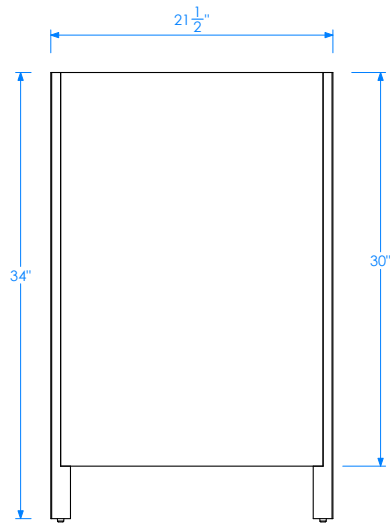

**DOOR STYLE OPTIONS**

SLAB PANEL (SL)

2" SHAKER PANEL (SH)

**WOOD FINISH OPTIONS**

For full colour options visit [www.dmbath.com](http://www.dmbath.com)

**SPECIFICATION VARIANCE**

Our products are constructed to maintain close dimensional tolerances that may vary slightly during the manufacturing of materials; normally +/- 1/8", occasionally more. In most cases, this slight variation does not affect installation, appearance or function. We recommend that you measure the actual cabinet before you frame, design or finish the space for your vanity. We can not be held responsible by the end user if this guideline is not followed. We reserve the right to make revisions without prior notice to product specifications.

**SPECIFICATION SHEET**  
**MODULAR**  
**18" STORAGE CABINET ATTACHMENT**  
**DMSC1801**

**18" DM BATH ADD ON UNIT**

18" WIDE  
 30" TALL  
 21-1/2" DEEP

**IMPORTANT NOTE** Please install product according to installation instructions.

**QUICK SPECIFICATION LOOKUP** FREQUENTLY BOUGHT TOGETHER

**DECORATIVE SIDE LEG ATTACHMENT DMSP1**

INSIDE VIEW

OUTSIDE VIEW

END VIEW