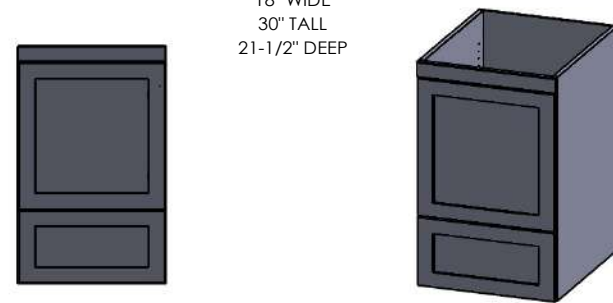

**SPECIFICATION SHEET**  
**MODULAR**  
**18" STORAGE CABINET ATTACHMENT**  
**DMSC1801**

**VANITY FEATURES**

- Designed & Made in Canada
- Premium Select Canadian Maple & Birch Solid Wood and Plywood
- BLUM® European style six-way soft close 110-degree door hinge.
- RICHELIEU® Full Extension concealed soft-close undermount slides.
- Match finished interior cabinet
- Edge-banded drawer with lacquer maple finish
- Handles sold separately and not pre-drilled for design convenience
- 1 Door, 1 Drawer

**DOOR STYLE OPTIONS**

SLAB PANEL (SL)

2" SHAKER PANEL (SH)

**WOOD FINISH OPTIONS**

For full colour options visit [www.dmbath.com](http://www.dmbath.com)

**SPECIFICATION VARIANCE**

Our products are constructed to maintain close dimensional tolerances that may vary slightly during the manufacturing of materials; normally +/- 1/8", occasionally more. In most cases, this slight variation does not affect installation, appearance or function. We recommend that you measure the actual cabinet before you frame, design or finish the space for your vanity. We can not be held responsible by the end user if this guideline is not followed. We reserve the right to make revisions without prior notice to product specifications.

**SPECIFICATION SHEET**  
**MODULAR**  
**18" STORAGE CABINET ATTACHMENT**  
**DMSC1801**

**18" DM BATH ADD ON UNIT**

18" WIDE  
 30" TALL  
 21-1/2" DEEP

**IMPORTANT NOTE** Please install product according to installation instructions.