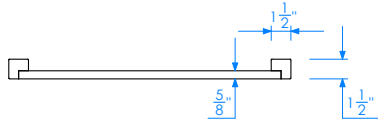

**DOOR STYLE OPTIONS**

SLAB PANEL (SL)

2" SHAKER PANEL (SH)

**WOOD FINISH OPTIONS**

For full colour options visit [www.dmbath.com](http://www.dmbath.com)

**SPECIFICATION VARIANCE**

Our products are constructed to maintain close dimensional tolerances that may vary slightly during the manufacturing of materials; normally +/- 1/8", occasionally more. In most cases, this slight variation does not affect installation, appearance or function. We recommend that you measure the actual cabinet before you frame, design or finish the space for your vanity. We can not be held responsible by the end user if this guideline is not followed. We reserve the right to make revisions without prior notice to product specifications.

**SPECIFICATION SHEET**  
**MODULAR**  
**18" STORAGE CABINET ATTACHMENT**  
**DMSC1801**

**18" DM BATH ADD ON UNIT**

18" WIDE  
 30" TALL  
 21-1/2" DEEP

**IMPORTANT NOTE** Please install product according to installation instructions.

**QUICK SPECIFICATION LOOKUP** FREQUENTLY BOUGHT TOGETHER

**DECORATIVE SIDE LEG ATTACHMENT DMSP1**

INSIDE VIEW

OUTSIDE VIEW

END VIEW